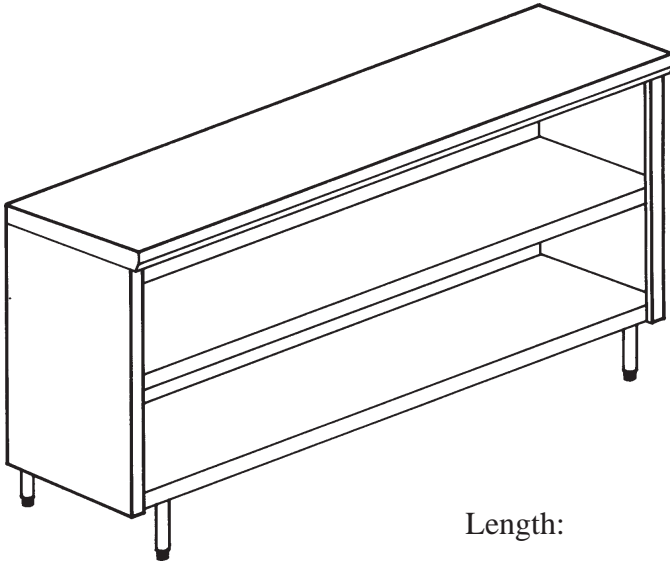

Dishstorage Cabinet

Length:

Job Name:		
Dealer:		
P.O. #:	By:	Date:
Fabrication cannot begin until sheet is signed		
Approved by		Date

Specifications

- Sturdi-Bilt Deluxe Dish Storage Cabinet constructed of 18% Nickel, 8% Chrome non magnetic
- Stainless Steel #3 Polish Top of 16 Gauge S/S turned down all four sides. Fully Enclosed Stainless
- Steel Back, 18 Gauge S/S Finished Ends. Stainless Steel reinforced bottom and intermediate
- shelves Legs constructed of Stainless Steel Tubing and White Metal Adjustable Bullet Feet. Cabinet
- Length by 14" x 36" High
- ☐ Special Width: _____" Wide in lieu of 14"
- ☐ Special Height: _____" High in lieu of 36"
- ☐ 1 1/2" Turn Up at Rear
- ☐ 4" x 1 1/2" Integral Backsplash at Rear
- ☐ Cabinet Base constructed of 18 gauge Aluminized Steel with Gray painted Ends
- ☐ Sliding Doors
- ☐ Gas Heat, Perforated Shelving, Safty Pilots, Sliding Doors
- ☐ Finished Back
- ☐ Opening for Roll Warmer
- ☐ _____
- ☐ _____