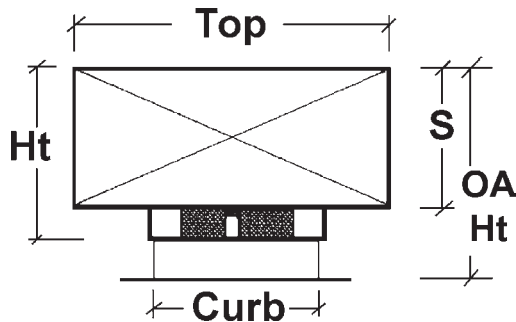

Make Up Air Fan Roof Mount Untempered Air Supplier

Exhaust Air Powered Flat Roof

Job Name:		
Dealer:		
Model	SP	CFM
P.O. #:	By:	Date:
Fabrication cannot begin until sheet is signed		
Approved by		Date

Dimensional Data						
Model	Curb	Top	Ht	OA Ht	S	Filters
FMFA	23½"	36"	26"	33"	16"	(4) 20"x25"
FMFB	27½"	48"	31"	33"	16"	(4) 25"x25"

Specifications

- ☐ **FMF Series Exhaust Make Up Air Supplier:** Filtered Exhaust Powered Make Up Air Supplier, constructed of all Aluminized Steel with painted exterior. Fan has (4) UL Listed 1" Thick removable long lasting metal Air Filters. Supplier has built in 6" High Steel Flat Roof Curb. Supplier operates by negative pressure from exhaust fan causes air to be drawn through supplier.
- ☐ **12" High Roof Curb:** Supplied in lieu of 6" High Curb
- ☐ **Pitched Roof Curb:** Roof Curb available in 1/12 or 2/12 pitch. Not available on steeper pitches
- ☐ **Make Up Air Duct:** Consisting of a duct jack that fits the curb and 12" flexible metal duct.

Model	CFM Capacities @						Model
	1/8" SP	¼" SP	3/8" SP	½" SP	5/8" SP	¾" SP	
FMFA	2250	1500	750	375	0	0	FMFA
FMFB	3600	2400	1200	600	300	0	FMFB