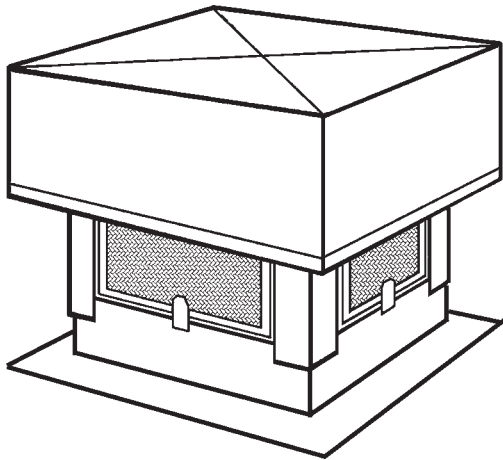

CANOPIES, UPDRAFTS, DUCTWORK, EXHAUST AND MAKE UP AIR FANS

APPROVAL SHEET

Economy

Make Up Air Fan Roof Mount Untempered Air Supplier

Exhaust Air Powered Flat Roof

Job Name:		
Dealer:		
Model	SP	CFM
P.O. #:	By:	Date:
Fabrication cannot begin until sheet is signed		
Approved by		Date

Dimensional Data						
Model	Curb	Top	Ht	OA Ht	S	Filters
FMFA	23½"	36"	26"	33"	16"	(4) 20"x25"
FMFB	27½"	48"	31"	33"	16"	(4) 25"x25"

Specifications

- FMF Series Exhaust Make Up Air Supplier:** Filtered Exhaust Powered Make Up Air Supplier, constructed of all Aluminized Steel with painted exterior. Fan has (4) UL Listed 1" Thick removable long lasting metal Air Filters. Supplier has built in 6" High Steel Flat Roof Curb. Supplier operates by negative pressure from exhaust fan causes air to be drawn through supplier.
- 12" High Roof Curb:** Supplied in lieu of 6" High Curb
- Pitched Roof Curb:** Roof Curb available in 1/12 or 2/12 pitch. Not available on steeper pitches
- Make Up Air Duct:** Consisting of a duct jack that fits the curb and 12" flexible metal duct.